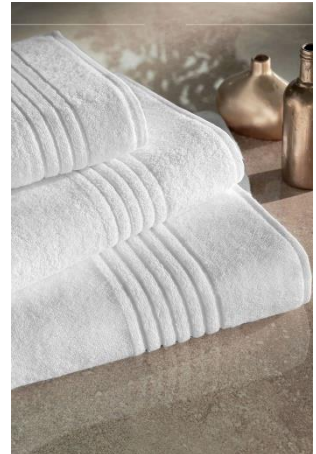

PRATICAHOME HOTEL TEXTILE PRODUCTS

WEB: www.veneror.com

ADDRESS: Üçevler Mah. Ertuğrul Cad. No: 85/5 Nilüfer Bursa Turkey

WHATSAAP CONTACT MOBILE : (Sedat YILMAZ) +90 532 162 38 92

HOTEL TEXTILE PRODUCTS

1. HOTEL LINENS
2. HOTEL SHEETS
3. HOTEL FITTED SHEETS
4. HOTEL PILLOW SHAMS
5. HOTEL COVERLETS
6. HOTEL PAD LIQUIDPROOF UNDERSHEETS
7. HOTEL PILLOW LIQUIDPROOF UNDERSHEETS
8. HOTEL PILLOWS
9. HOTEL QUILTS
10. HOTEL HAND TOWELS
11. HOTEL FACE TOWELS
12. HOTEL BATH TOWELS
13. HOTEL FEET TOWELS
14. HOTEL BATHROBES